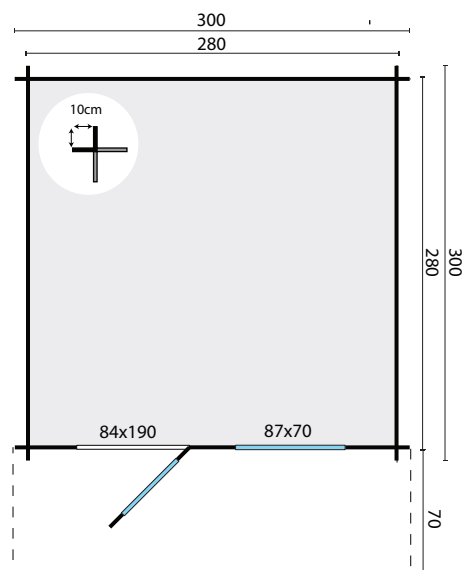

Casetta da giardino:

**Bo**

All sizes are approximate and in cm

 **7,8m<sup>2</sup>**

 **17,5m<sup>3</sup>**

 **12,3m<sup>2</sup>**

 -

 **28mm**

 **4mm**

 **520kg**

 **370x120x46cm**