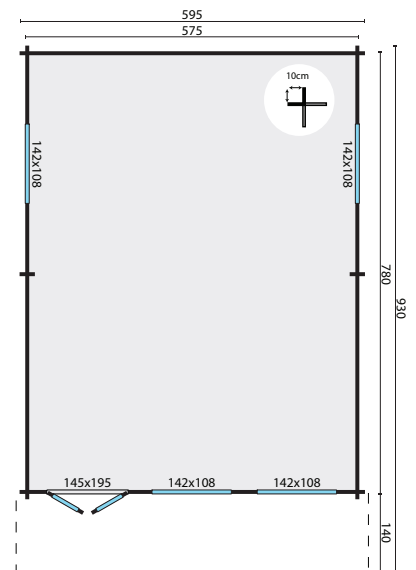

Casetta da giardino:  
**Ballyragget**

All sizes are approximate and in cm

**42,6m<sup>2</sup>**

**107,8m<sup>3</sup>**

**59,6m<sup>2</sup>**

-

**70mm**

**3-9-3mm**

**1575/1270/360kg**

**600x114x72cm**

**400x114x88cm**

**150x60x210cm**