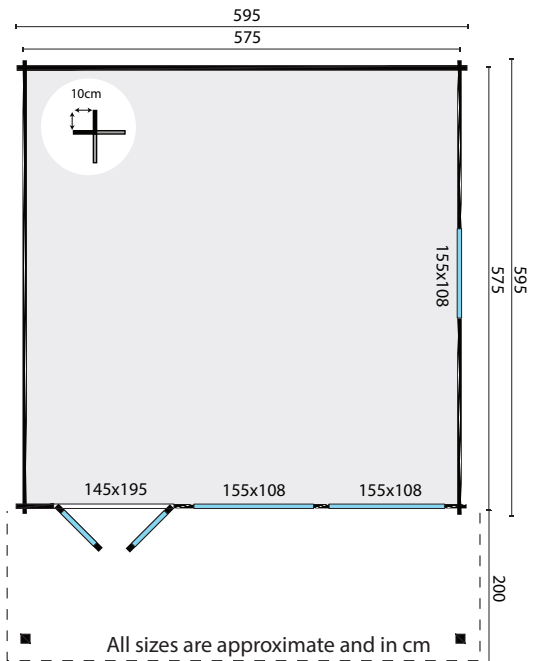

Casetta da giardino:

# Rune

 **31,5m<sup>2</sup>**

 **82,5m<sup>3</sup>**

 **50,0m<sup>2</sup>**

-

**70mm**

**4-6-4mm**

**1500kg  
1300kg  
200kg**

**725x120x59cm  
600x120x62cm  
116x195x55cm**