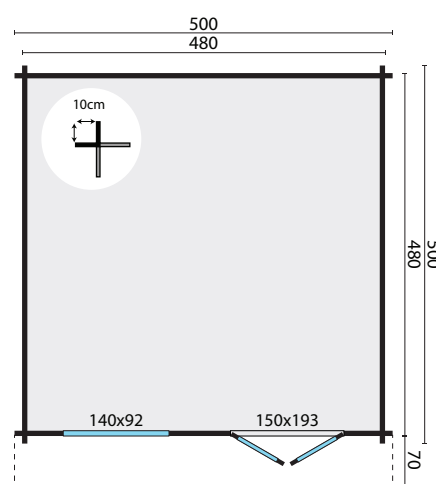

Casetta da giardino:

Dingle

All sizes are approximate and in cm

 22,2m²
 50,0m³
 32,0m²

 -
 70mm
 4-6-4mm

 1800/250kg
 600x120x81cm
 205x100x60cm