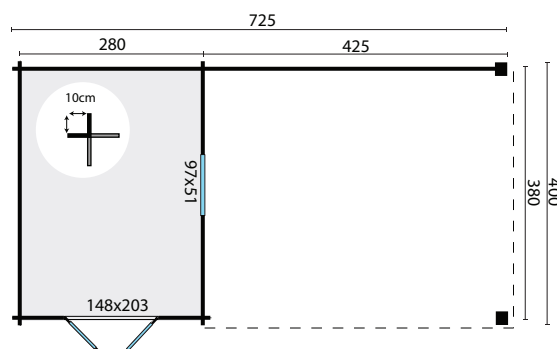

Casetta da giardino:

Gunnar

All sizes are approximate and in cm

 **10,1+16,0m²**
 **23,6m³**
 **30,6m²**

 -
 **44mm**
 **3-6-3mm**

 **1500kg**
 **600x120x66cm**