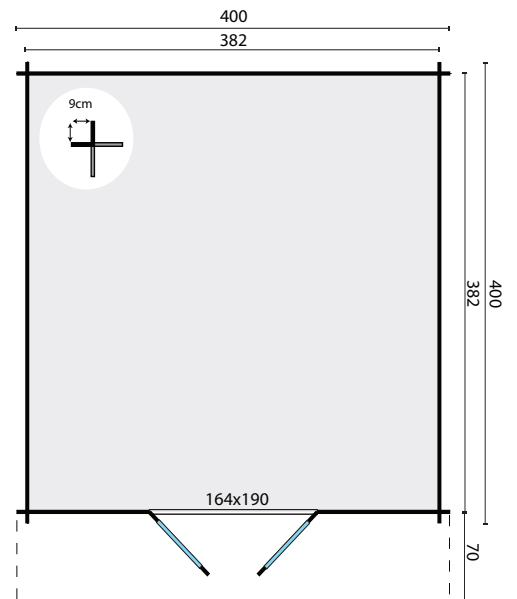

Casetta da giardino:

Torrent

236
187

All sizes are approximate and in cm

14,1m²

-

29,1m³

34mm

20,5m²

4mm

745kg

476x115x50cm