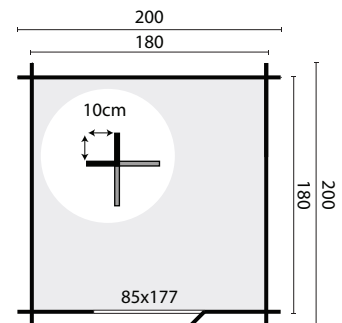

Casetta da giardino:

Richard

All sizes are approximate and in cm

 **3,2m²**
 **5,8m³**
 **5,0m²**

 -
 **28mm**
 **4mm**

 **280kg**
 **235x120x40cm**