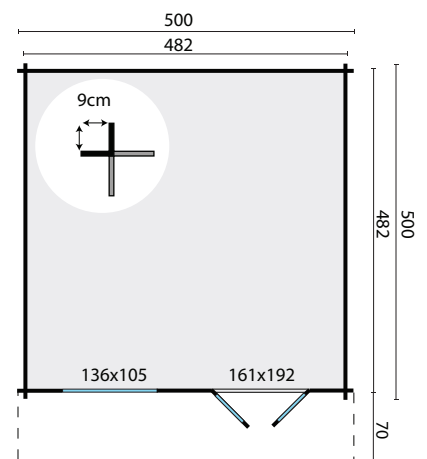

Casetta da giardino:
Hendrick

All sizes are approximate and in cm

22,4m²
50,0m³
30,4m²

-
44mm
4-6-4mm

1210kg
570x115x71cm